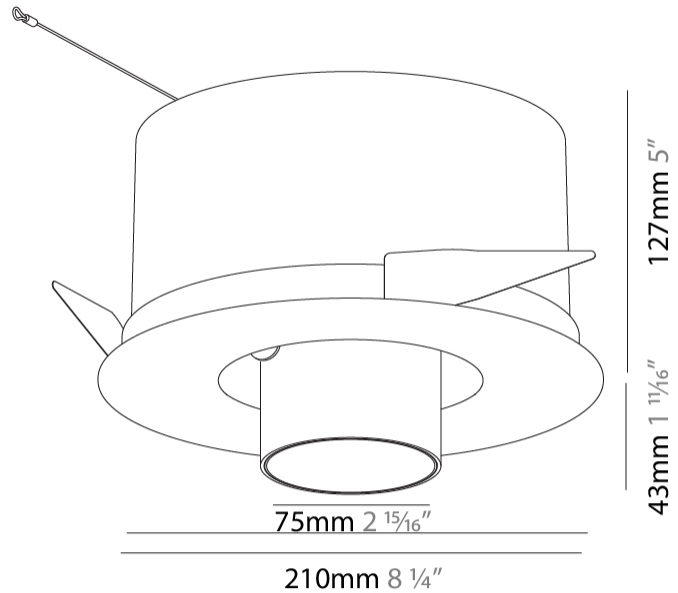

GENERAL

Series: Imagine
 Subseries: Imagine Round
 Brand: Prolicht
 Division: Architectural
 Mounting Type: Recessed
 Mounting Location: Ceiling
 Subcategory: Spots

PHYSICAL

Shape: Round
 Diameter (mm): 210
 Diameter (in): 8 1/4
 Height (mm): 170
 Height (in): 6 11/16
 Ceiling Thickness (mm): 10 / 12.5 / 15
 Ceiling Thickness (in): 3/8 or 1/2 or 9/16
 Min. Recessing Depth (mm): 140
 Min. Recessing Depth (in): 5 1/2
 Light Distribution: Adjustable / Indirect
 Weight (kg): 1.4
 Weight (lbs): 3.09
 Fixture Finish: SSR / BKV / CWI / CRY / HAB / UFT / ITA / RUA / FTG / MYG / LOD / PUS / FRO / FUP / KIA / POP / BLS / SPG / MEY / GOH / GUM / CHC / COM / ABZ / JAG / OBR / MOS / ROR
 Fixture Material: Aluminum Die Cast
 Cut-out Measurements: D. - 195mm / 7 11/16"

OPTICAL

Reflector°: 16 / 32
 Optic°: Lens Pack - No Lens / Linear Spread Lens / Honeycomb / Spread Lens
 Adjustability: Rotational 355°; Tilt 45°

RATINGS AND CERTIFICATIONS

Certified By: Certified for North American Standards
 IP rating: IP20

GENERAL

Series: Imagine
 Subseries: Imagine Round
 Brand: Prolight
 Division: Architectural
 Mounting Type: Recessed
 Mounting Location: Ceiling
 Subcategory: Spots

PHYSICAL

Shape: Round
 Diameter (mm): 210
 Diameter (in): 8 1/4
 Height (mm): 170
 Height (in): 6 11/16
 Ceiling Thickness (mm): 10 / 12.5 / 15
 Ceiling Thickness (in): 3/8 or 1/2 or 9/16
 Min. Recessing Depth (mm): 140
 Min. Recessing Depth (in): 5 1/2
 Light Distribution: Adjustable / Indirect
 Weight (kg): 1.4
 Weight (lbs): 3.09
 Fixture Finish: SSR / BKV / CWI / CRY / HAB / UFT / ITA / RUA / FTG / MYG / LOD / PUS / FRO / FUP / KIA / POP / BLS / SPG / MEY / GOH / GUM / CHC / COM / ABZ / JAG / OBR / MOS / ROR
 Fixture Material: Aluminum Die Cast
 Cut-out Measurements: D. - 190mm / 7 1/2"